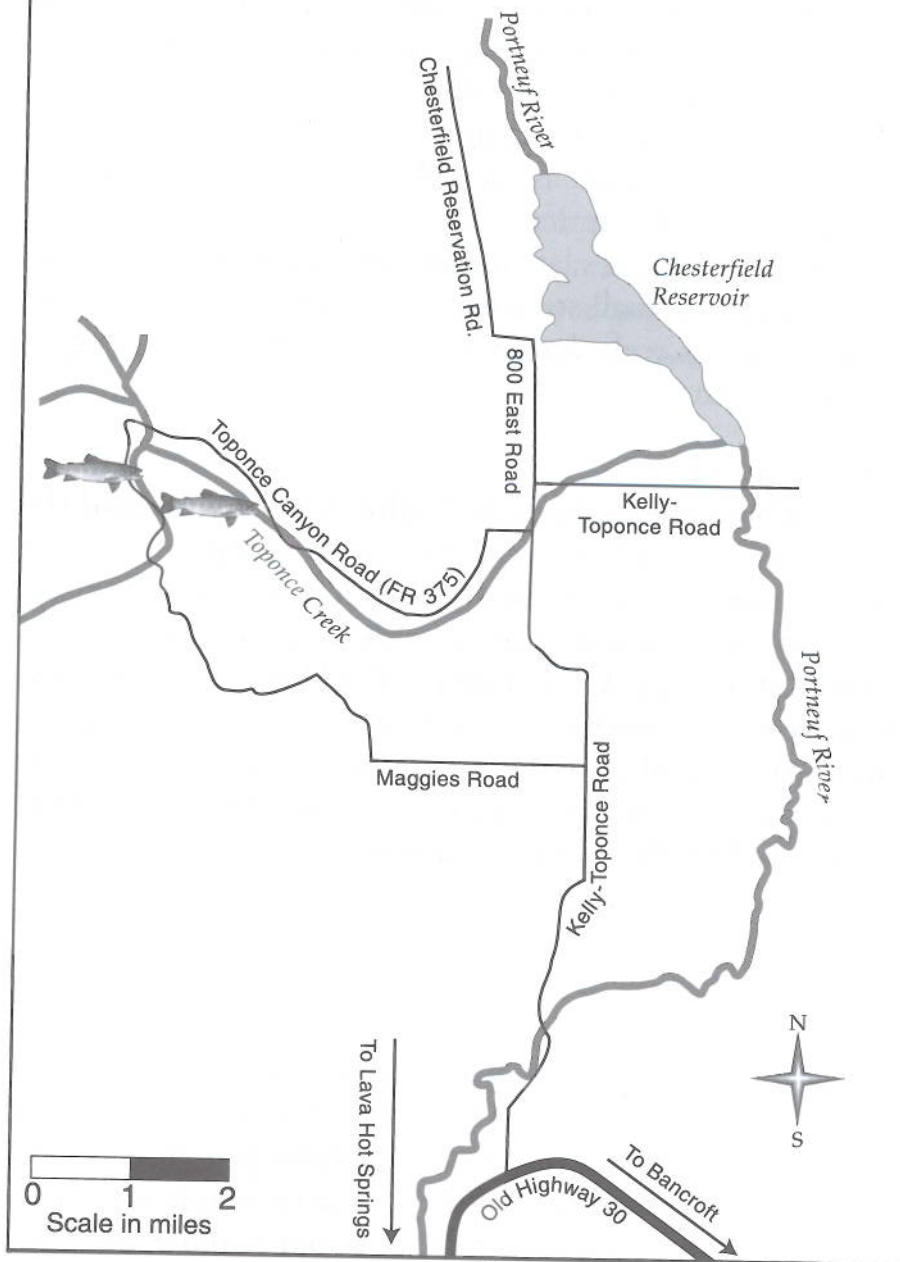

TOPONCE CREEK

18 • Stream Dreams: Toponce Creek

TOPO

Nestled in the tinder-c
marked surface of Topo
hopefully unaware of m

Carefully, I moved m
any sudden move woul
— a mistake that woul

After a few seconds, I
get. I sprang. Success.

Between my left fore
hopper squirmed help
my Granddad used to c
tinued its fight as I walk
near bank of Toponce
and a long run of wha
downstream of my posi
well and watched as it c
quick waters with a love

Floating high, and st
seemed to sense his ov
floated beneath an overh
curved and the bug was
a big one for Toponce, a
beneath a life raft and e

That was good news f

Moments later, after r
size 10 Joe's Hopper, I w
by a bushy willow. A co
later, my 'hopper imitat
fishy run as I fed line