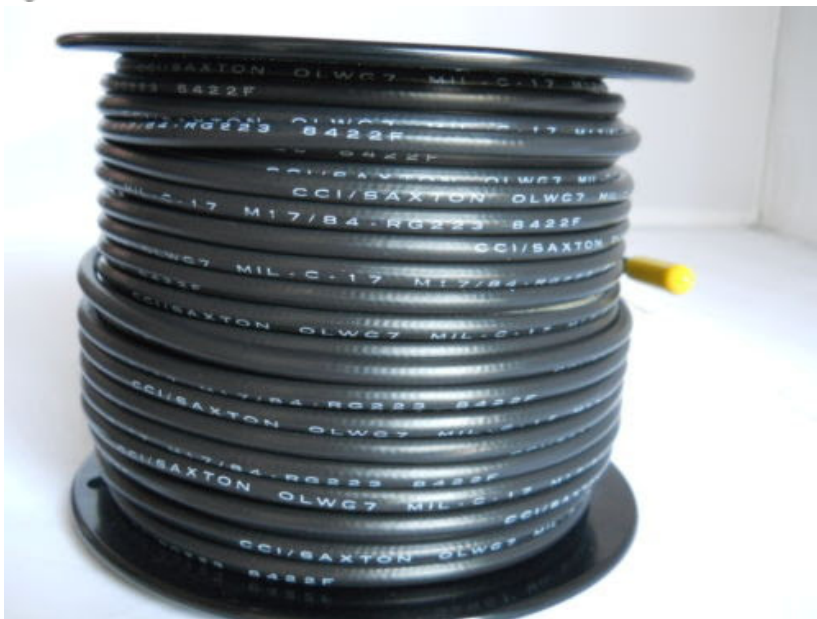

•• Back to search results | Listed in category:

- [Consumer Electronics](#)
- >
- [Radio Communication](#)
- >
- [Parts & Accessories](#)
- >
- [Coax. Cables & Connectors](#)

||

Picture Information

FREE SHIPPING

Image not available Photos not available for this variation

Mouse over image to zoom

Mouse here to zoom in

•